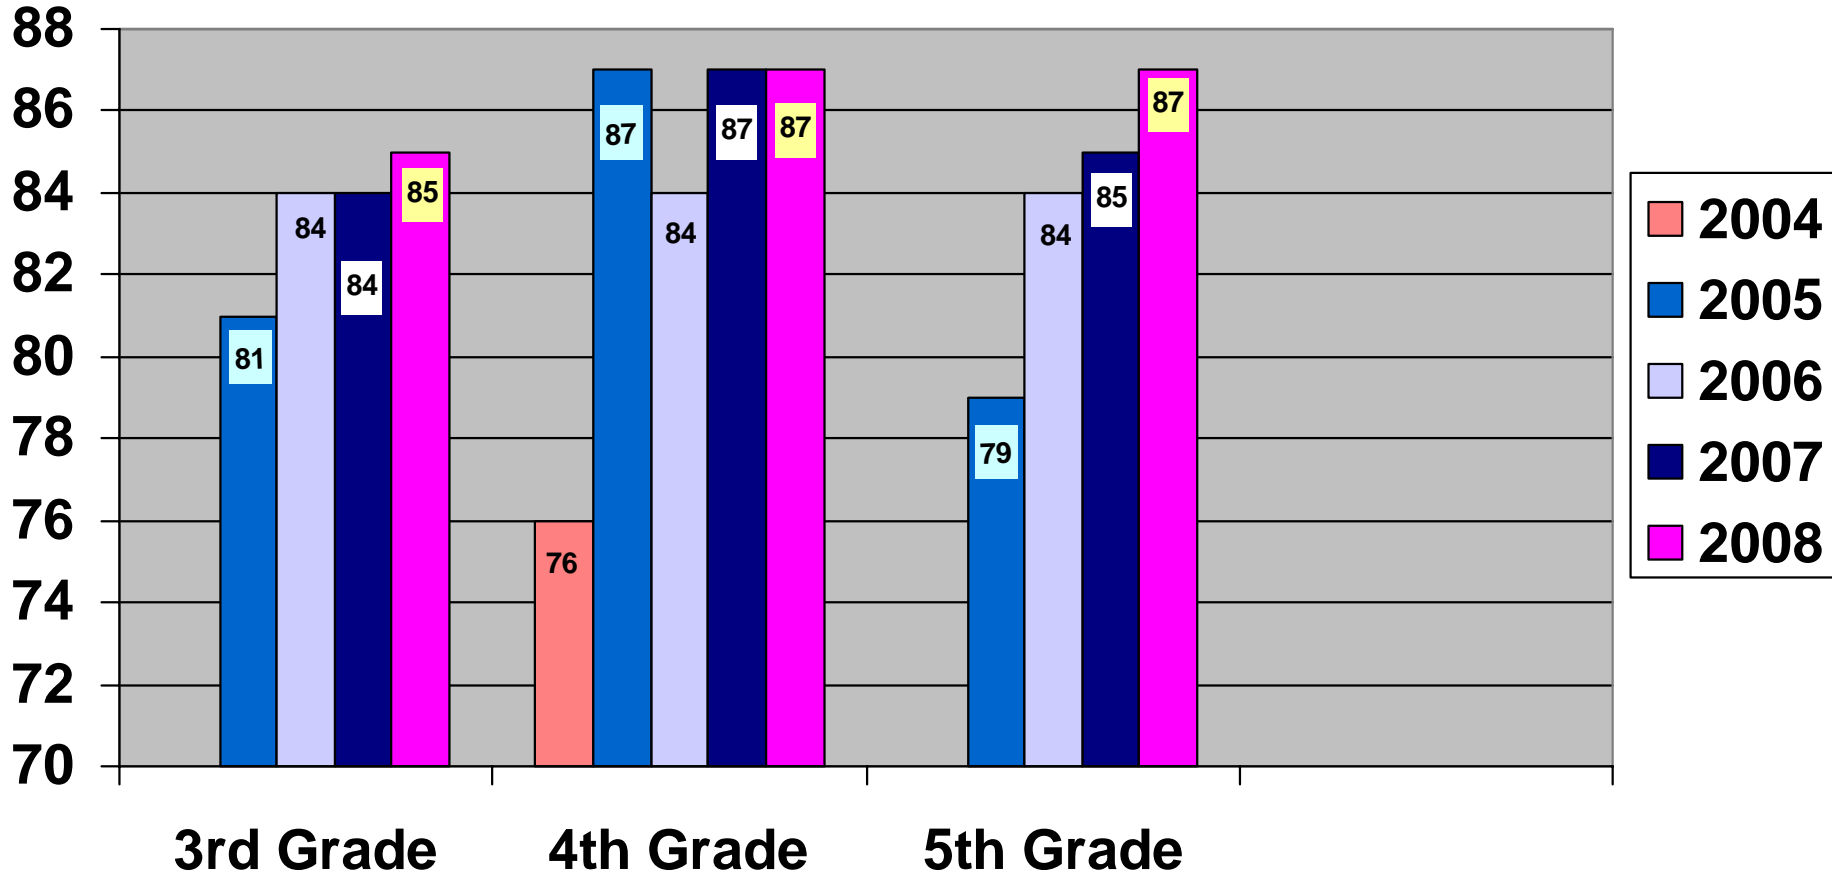

DOTHAN CITY SCHOOLS

Levels III & IV

READING

ALABAMA READING AND MATHEMATICS TESTS

SYSTEM REPORT 2004 - 2008

ELEMENTARY SCHOOLS

DOTHAN CITY SCHOOLS

Levels III & IV