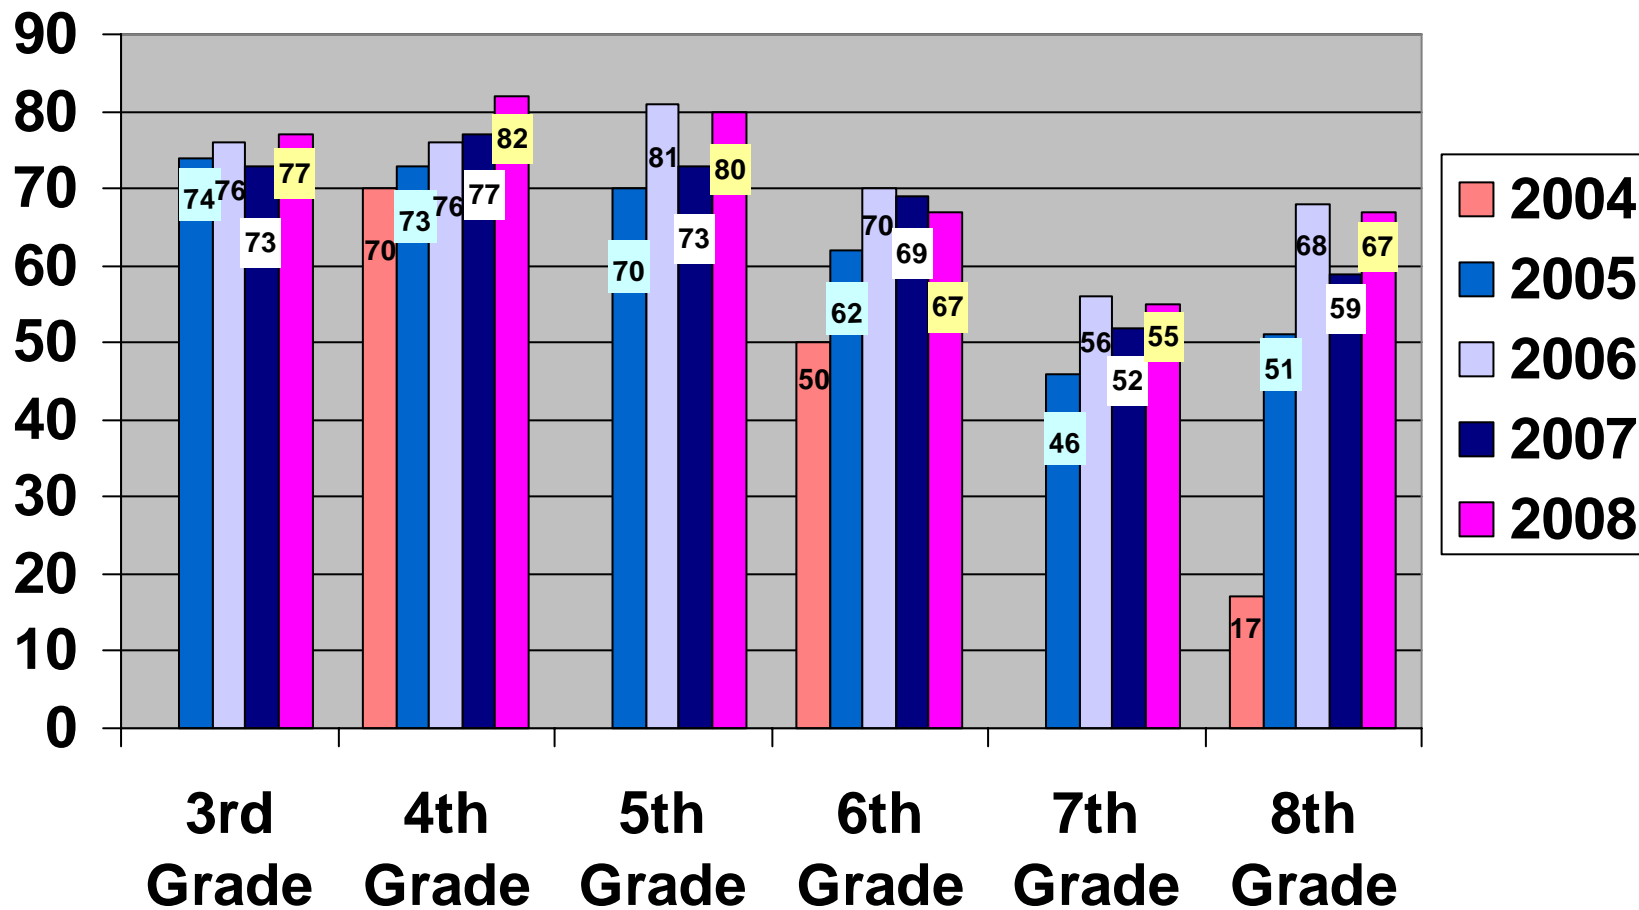

DOTHAN CITY SCHOOLS

Levels III & IV

MATH

ALABAMA READING AND MATHEMATICS TESTS

SYSTEM REPORT 2004 - 2008

ELEMENTARY & MIDDLE SCHOOLS