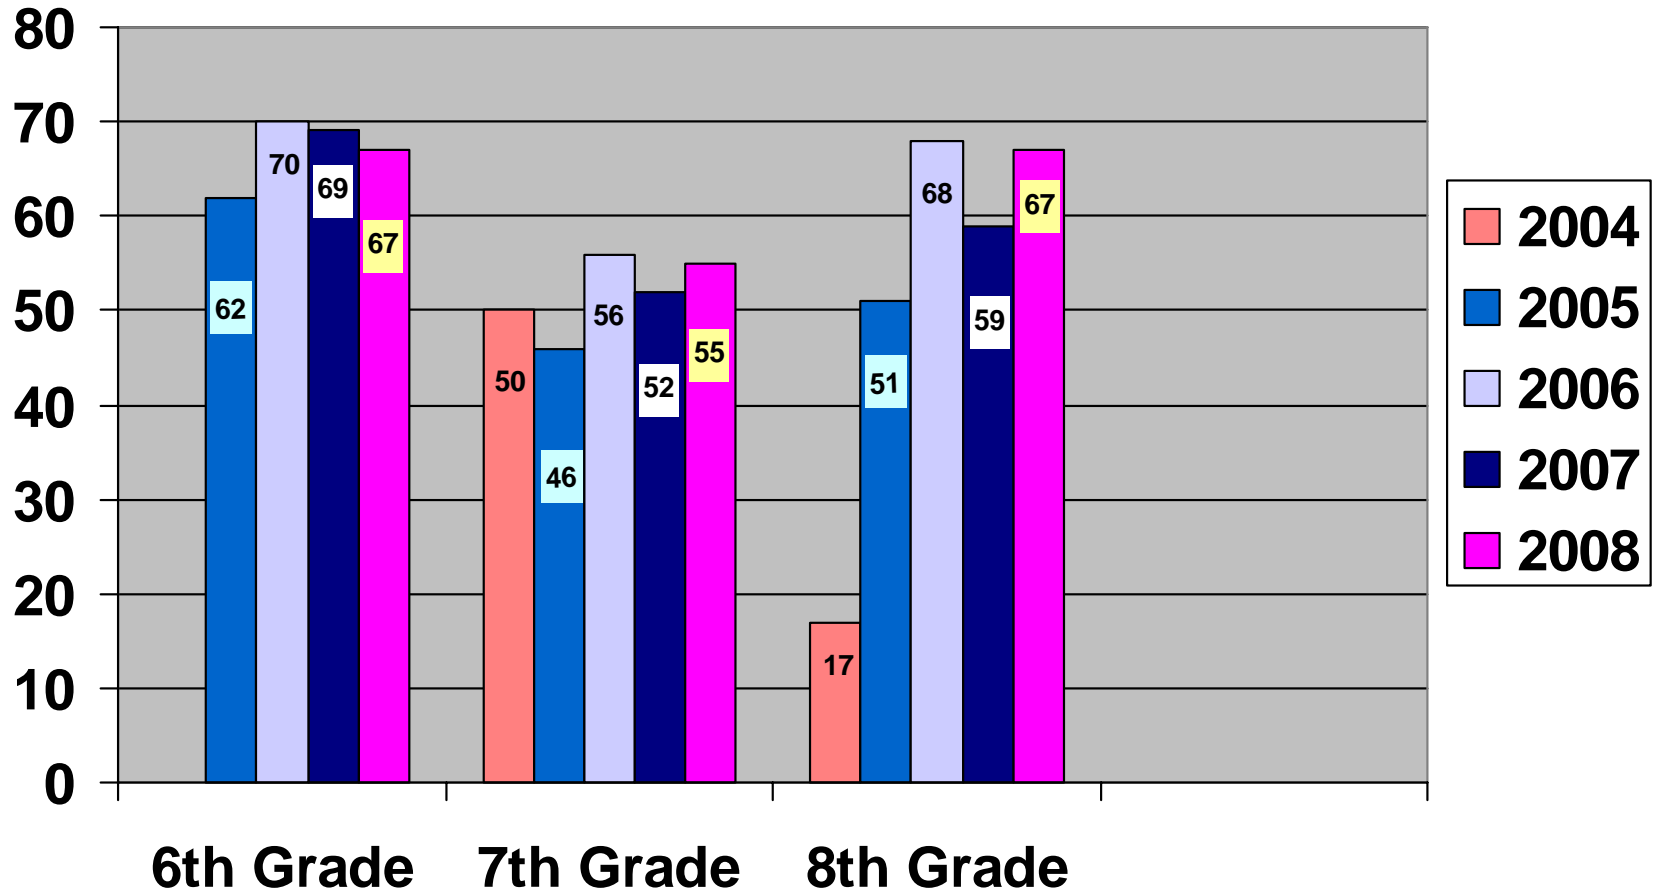

DOTHAN CITY SCHOOLS

Levels III & IV

MATH

ALABAMA READING AND MATHEMATICS TESTS

SYSTEM REPORT 2004 - 2008

MIDDLE SCHOOLS

DOTHAN CITY SCHOOLS

Levels III & IV