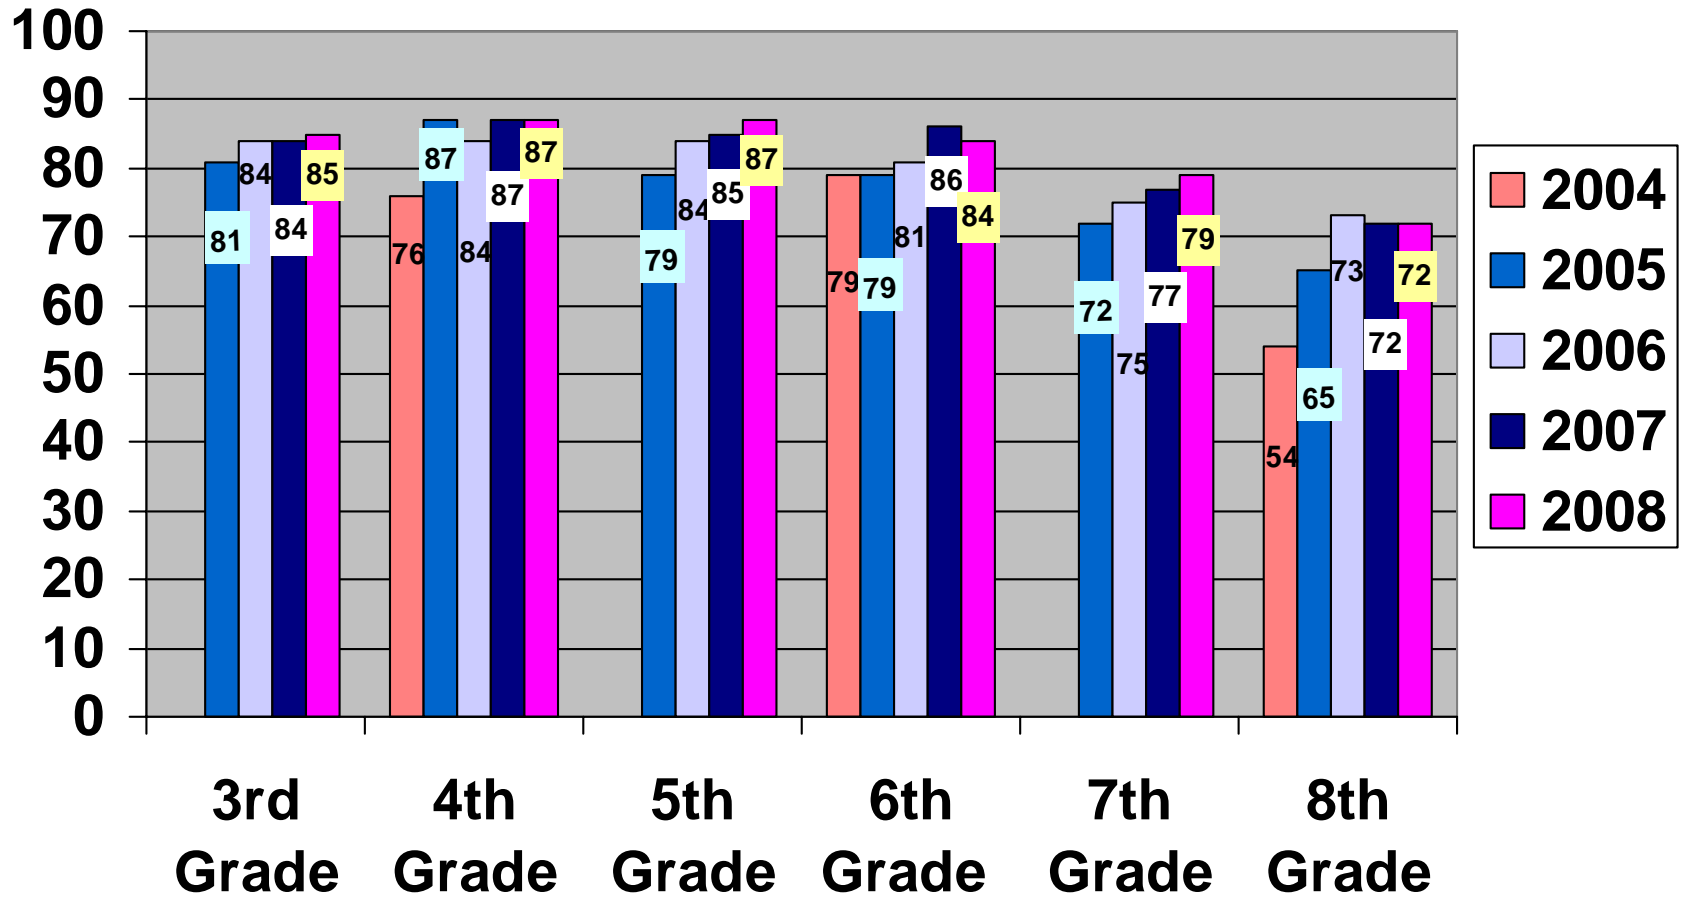

DOTHAN CITY SCHOOLS

Levels III & IV

READING

ALABAMA READING AND MATHEMATICS TESTS

SYSTEM REPORT 2004 - 2008

ELEMENTARY & MIDDLE SCHOOLS