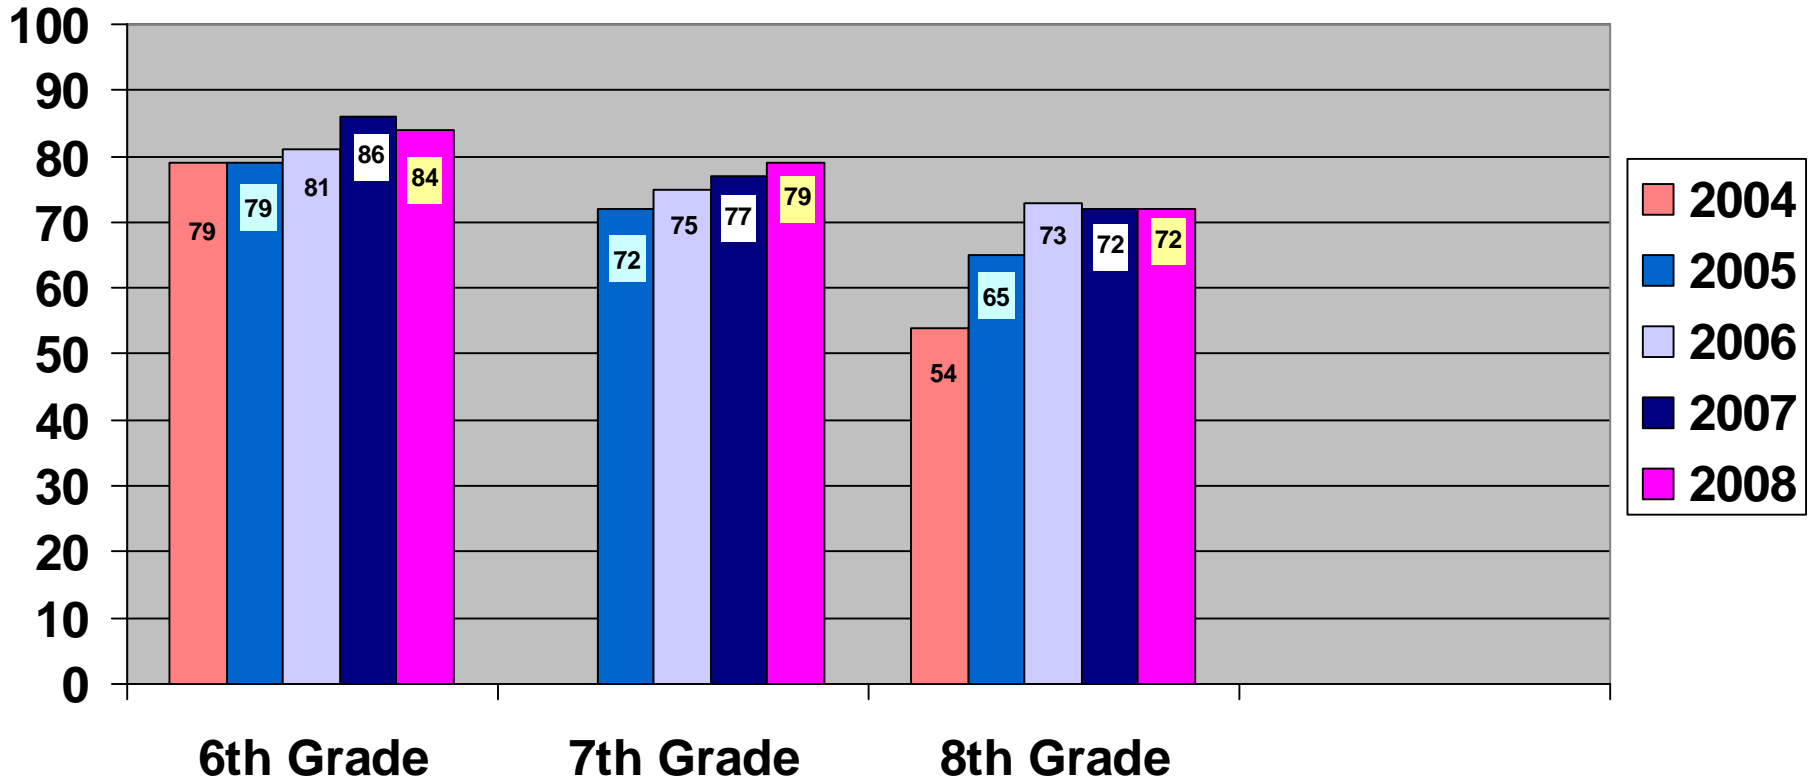

DOTHAN CITY SCHOOLS

Levels III & IV

READING

ALABAMA READING AND MATHEMATICS TESTS

SYSTEM REPORT 2004 - 2008

MIDDLE SCHOOLS