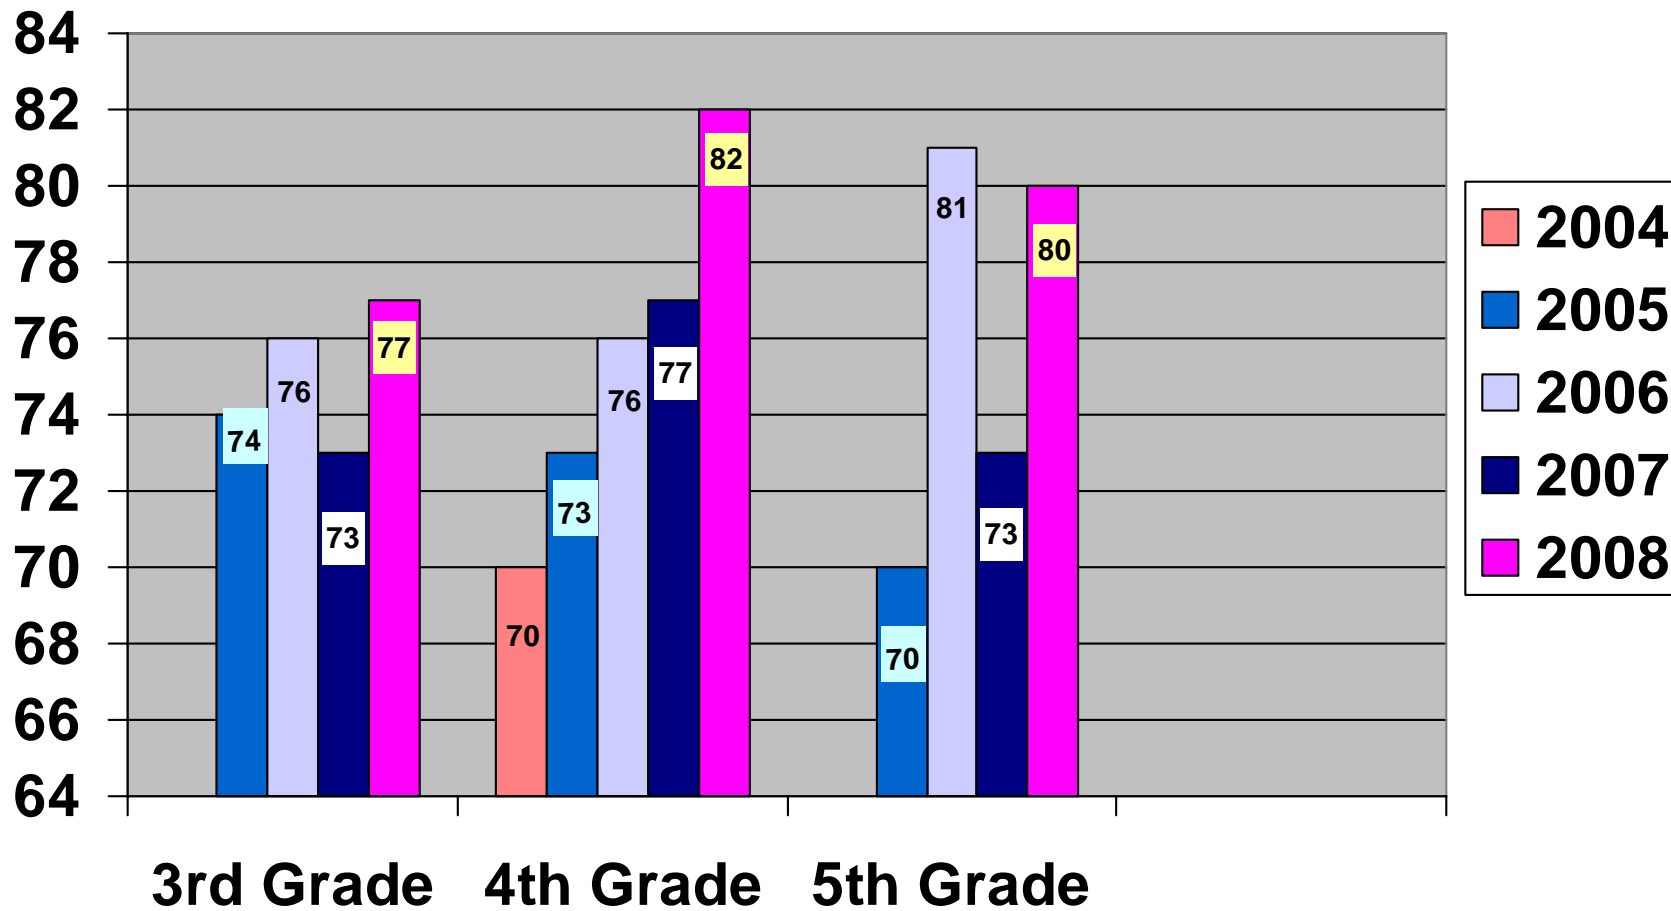

SYSTEM REPORT 2004 - 2008

ELEMENTARY & MIDDLE SCHOOLS

DOTHAN CITY SCHOOLS

Levels III & IV

MATH

ALABAMA READING AND MATHEMATICS TESTS

SYSTEM REPORT 2004 - 2008

ELEMENTARY SCHOOLS